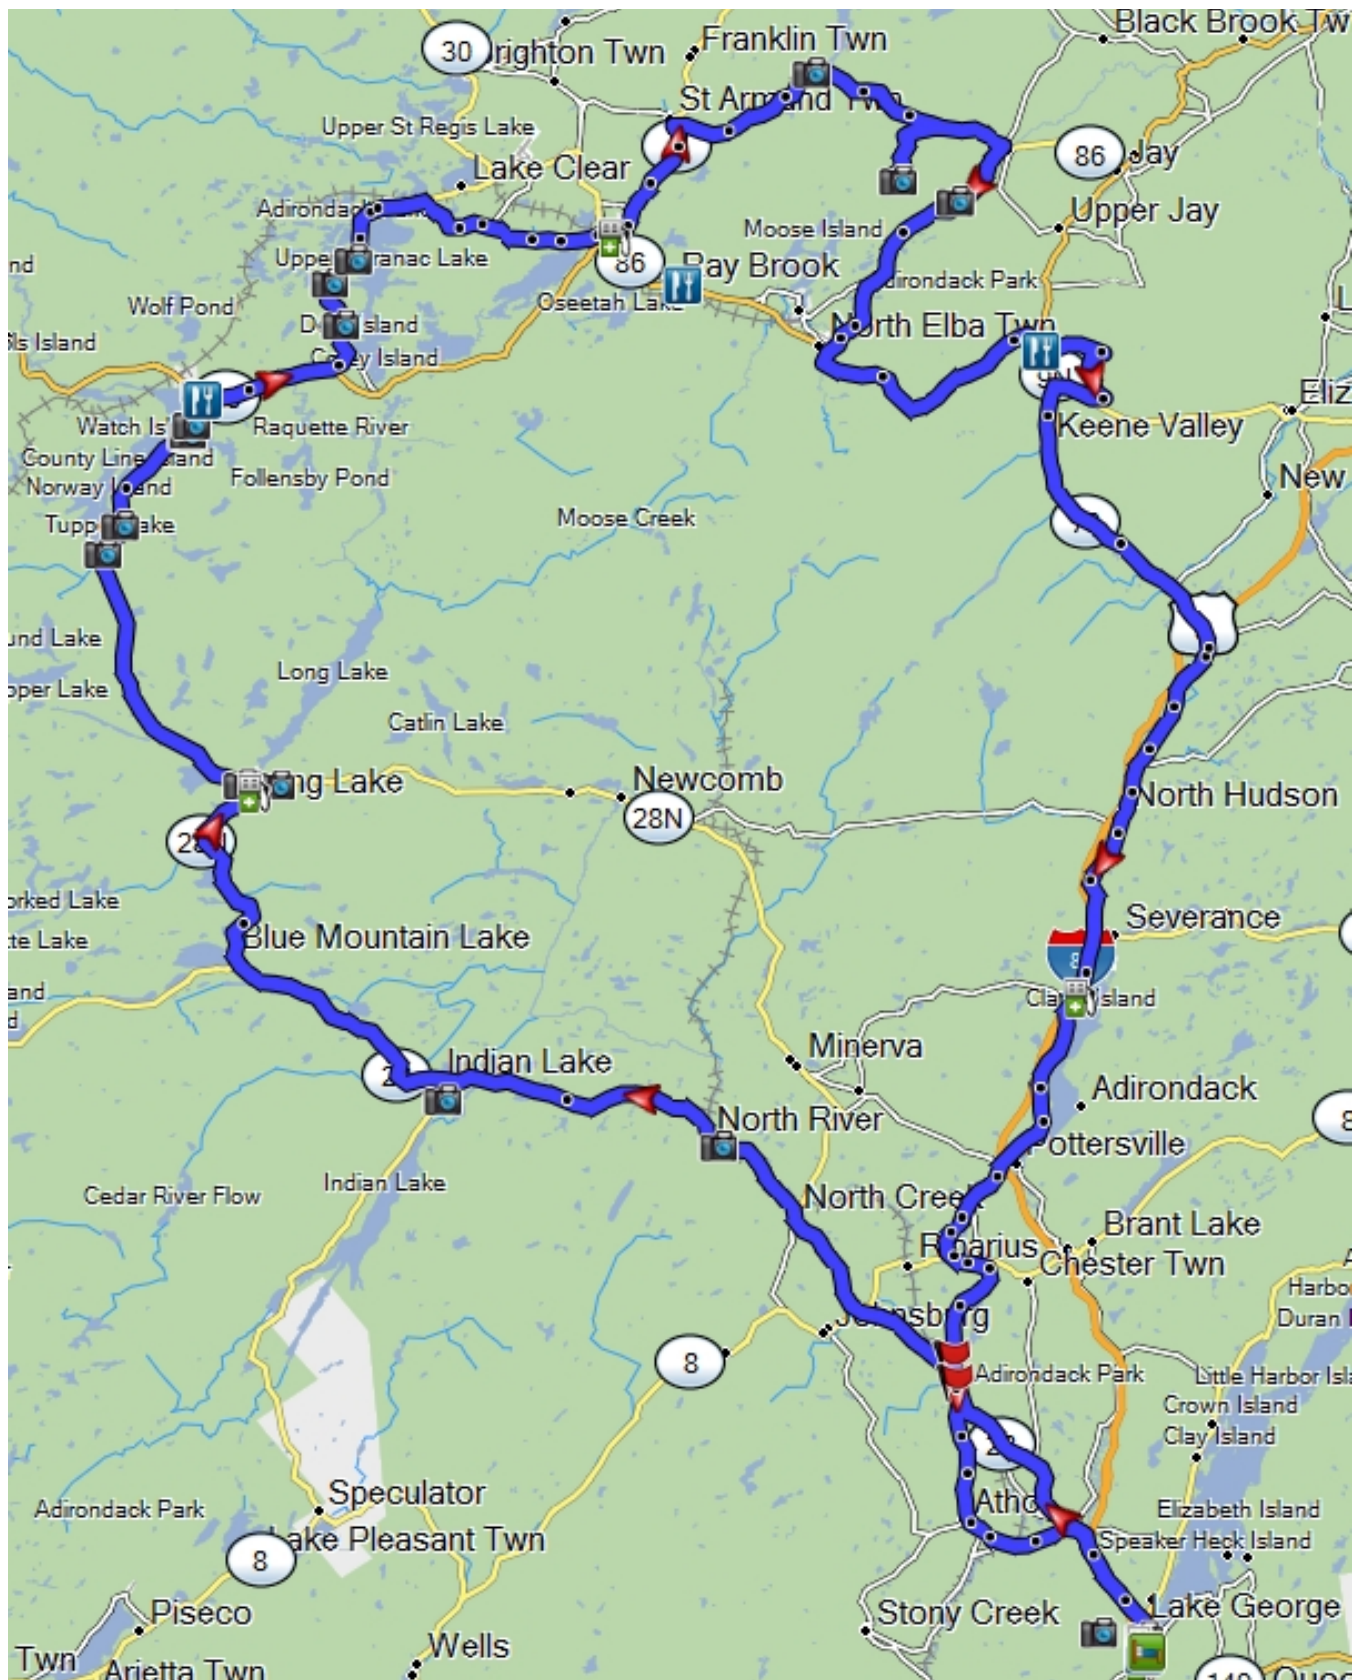

Lake Placid Ride - 257 miles

Lake Placid Ride - 257 miles

0.0 mi - Wingate by Wyndham- Lake George

0.0 mi - Turn right out of driveway onto Route 9L west

0.1 mi - Turn right on Route 9 (Central Adirondack Trl)

13.7 mi - Turn left on Route 28

32.7 mi - Route 28 Hudson View (scenic view)

56.7 mi - Turn right on Route 30

Add 1.7

65.6 mi - **STOP** - Stewart's Long Lake NY (restrooms, snacks, gas)

67.7 mi - Turn left to stay on Route 30

116 mi - Turn right on Route 86 (Broadway)

117 mi - Turn left onto Bloomingdale Ave (becomes Route 3 north)

117 mi - STOP - Stewart's Shops Saranac

117 mi - Continue north on Route 3

123 mi - Turn right to stay on Route 3 (E Main St)

238 mi - Turn left onto Glen Athol Rd

245 mi - Turn left onto Athol Rd

246 mi - Turn left to stay on Athol Rd

247 mi - Turn left on Route 418

247 mi - Turn right to stay on Route 418

250 mi - Turn left onto Richards Ave