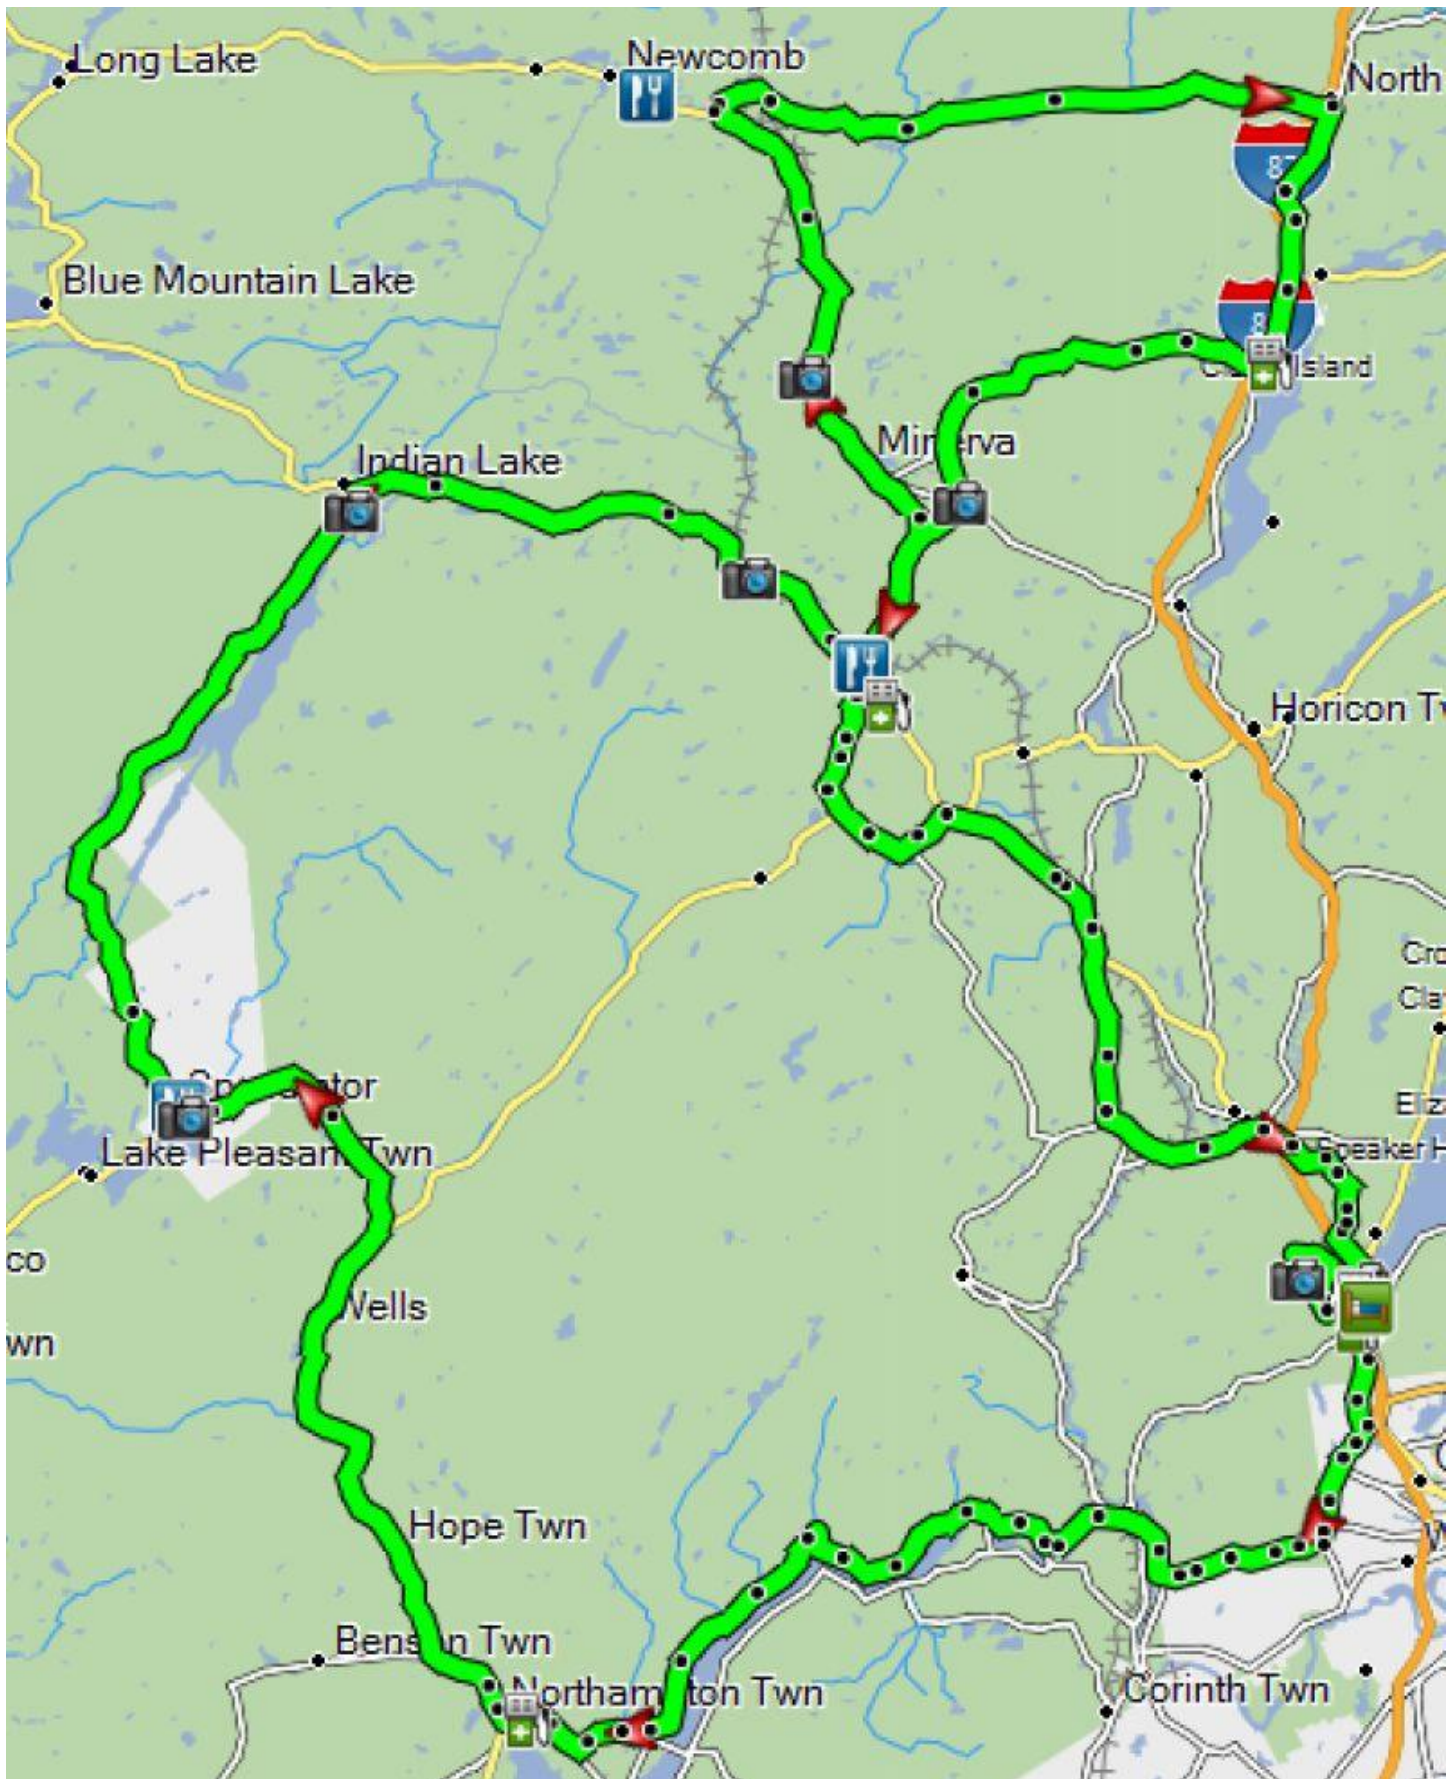

Sacandaga Ride - 228 miles

Sacandaga Ride - 228 miles

0.0 mi - Wingate by Wyndham- Lake George

0.0 mi - Turn right out of driveway onto Route 9L west

0.1 mi - Turn left onto Route 9 (Central Adirondack Trl)

95.6 mi - Turn right onto Route 28 (E Main St)

112 mi - Turn left onto Main

113 mi - **STOP** - Cafe Sarah (restrooms and snacks)

103. Get on Main St and ride south, 11 ft, 113 mi, 2 h, 32 min, 247.9° true, N43.69952° W73.98631°

113 mi - Turn left onto Route 28N

134 mi - Turn right onto Blue Ridge Rd

153 mi - Turn right onto Route 9

162 mi - **STOP** - Stewart's Schroon (gas, snacks, restrooms)

163 mi - Turn right onto CR-24 (Hoffman Rd, becomes Irishtown Road)

182 mi - Return to Route 28N

182 mi - Turn right onto Route 28N

182 mi - Turn left onto Route 28

183 mi - Turn right onto Peaceful Valley Rd

187 mi - Turn left onto Route 8

191 mi - Turn right onto Route 28