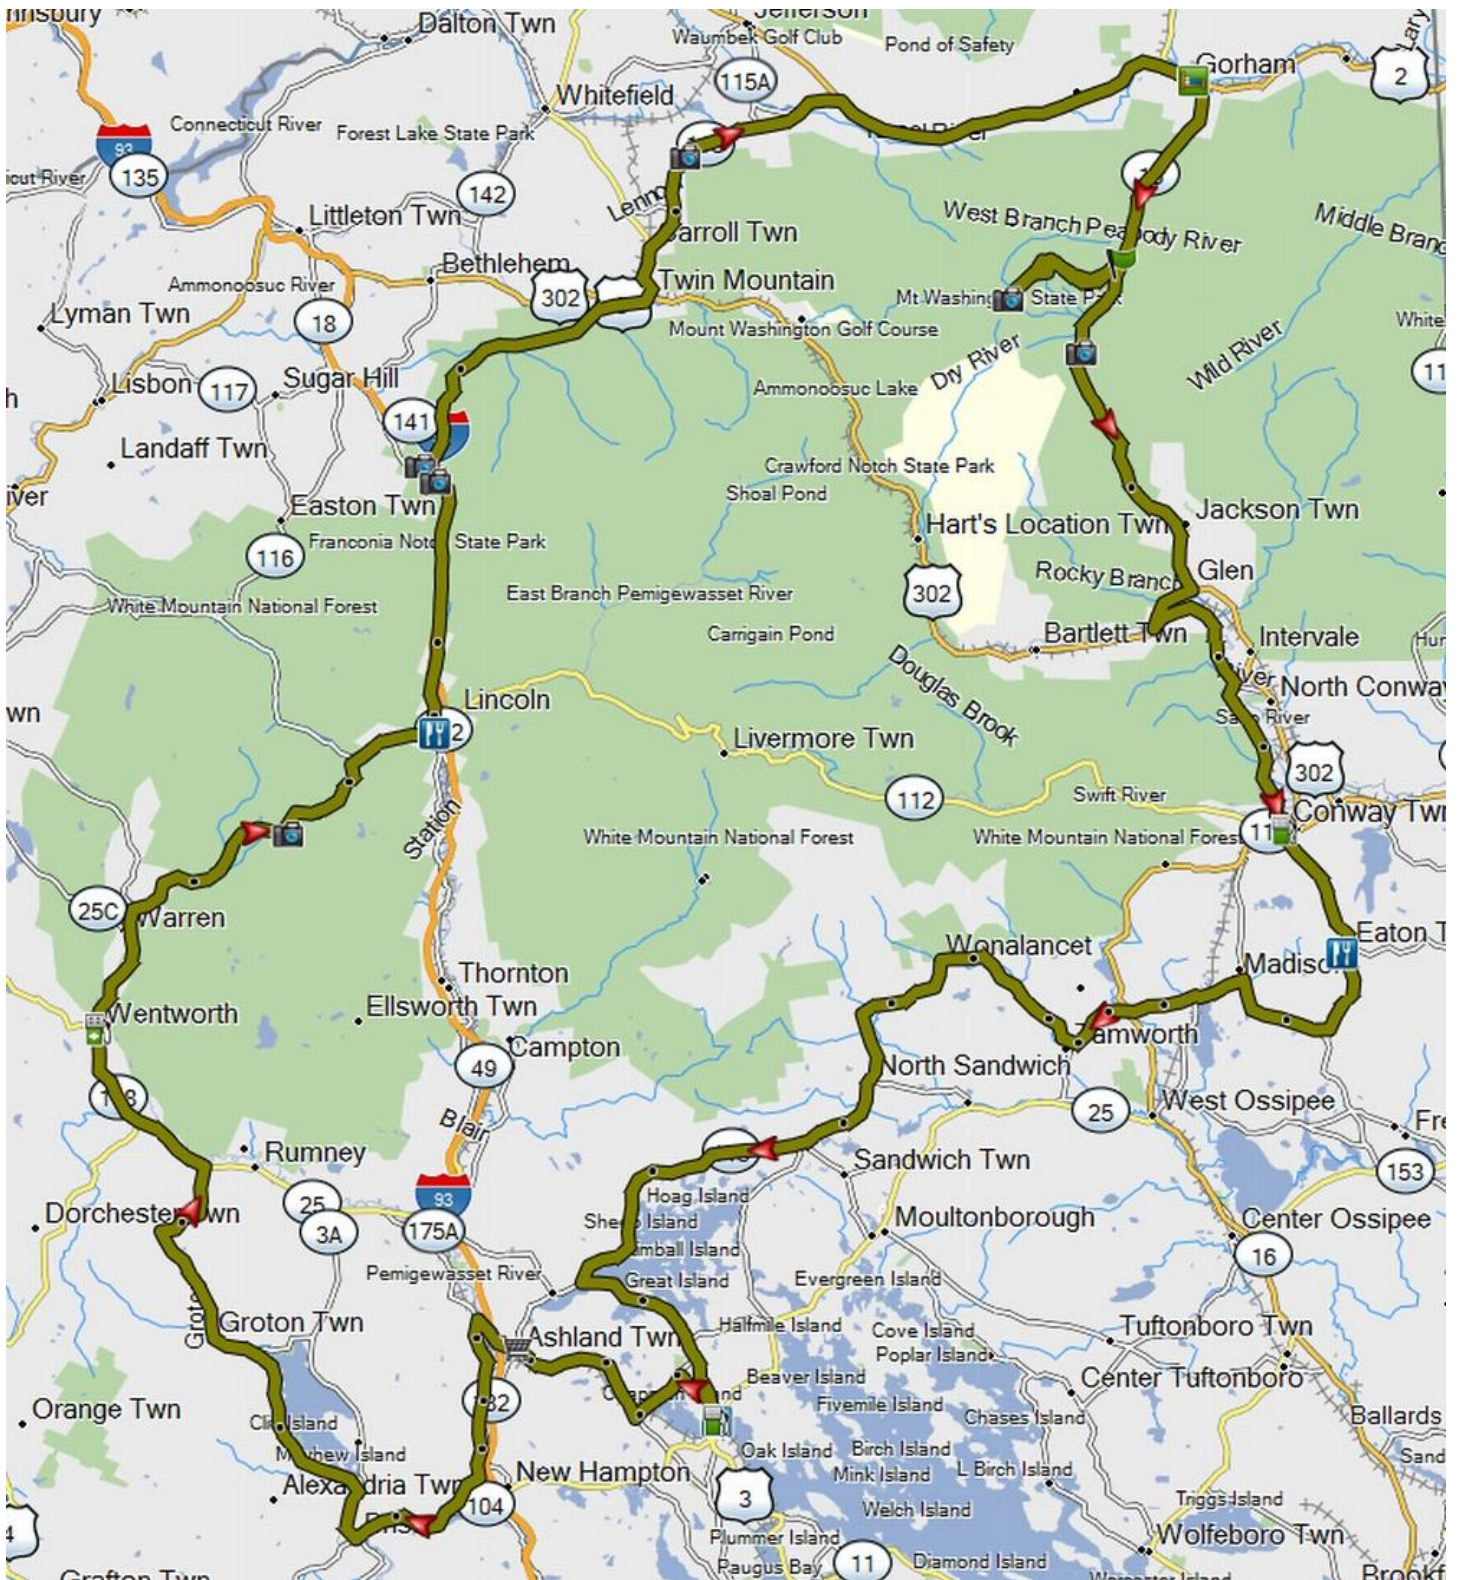

South Loop Ride - 230 miles

South Loop Ride - 230 miles

0.0 mi - Royalty Inn

0.0 mi - Turn left out of the driveway and ride east on Route 2

0.3 mi - Turn right onto Route 16 (Glen Rd)

8.1 mi - Turn right onto Mt Washington Auto Rd

40.2 mi - Turn left onto West Side Rd

45.7 mi - Turn right to stay on West Side Rd

52.1 mi - Continue straight onto Route 153

57.6 mi - (**Stop**) - Eaton Village Store (restrooms and snacks)

57.8 mi - Turn left to stay on Route 153

166 mi - Turn right to stay on Route 118 (Sawyer Hwy)

174 mi - Route 118 in Warren (**Scenic View**)

179 mi - Turn right onto Route 112 (Lost River Rd)

182 mi - Turn left onto Route 3

182 mi - Cascade Coffee House (good place for coffee)

192 mi - Turn around and return toward I-93N

192 mi - Franconia Notch View (**Scenic View**)

193 mi - Take the I-93 N/US-3 N ramp and ride north on I-93

195 mi - Take exit 35 to the right onto US-3 N towards Twin Mountain/Lancaster