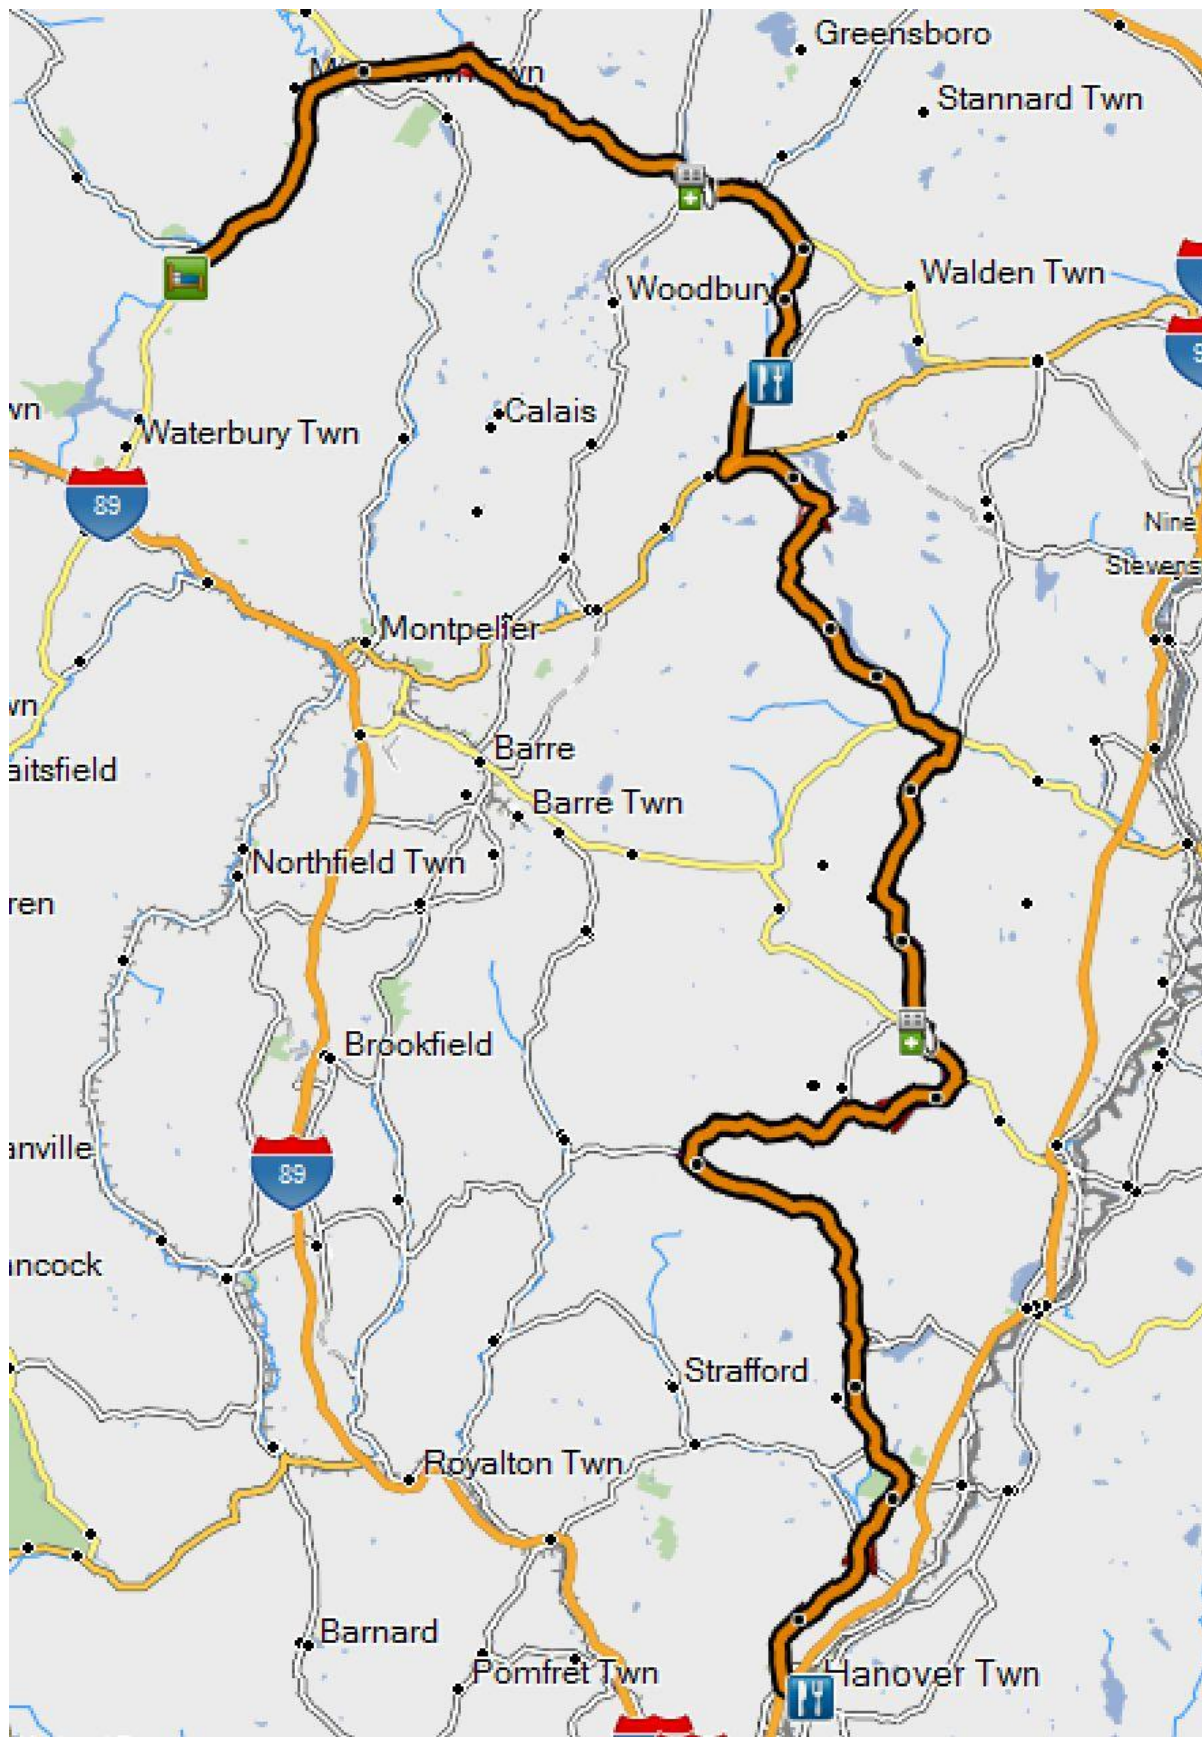

Hanover To Stowe Ride – 108 miles

Hanover To Stowe Ride – 108 miles

0.0 mi - Molly's Restaurant & Bar

0.0 mi – Ride north on Route 10 (S Main St)

0.1 mi - Turn left onto Route 10A (W Wheelock Rd) Cross river to Vermont

33.8 mi - Turn right onto Goose Green Rd (Chelsea Road)

38.4 mi - Turn left onto Route 25 (Waits River Rd)

40.7 mi - Turn right onto Village Rd (becomes Topsham Corinth Rd)

40.7 mi - **STOP** - Citgo (gas, restrooms)

73.6 mi – **STOP** - Cabot Creamery (restrooms, snacks)

74.2 mi - Turn left onto S Walden Rd (becomes Cabot Rd)

50. Turn left onto Route 15 (Grand Army of the Republic Hwy)

84.2 mi - **STOP** - Mobil Hardwick

84.4 mi - Turn right to stay on Route 15 (Grand Army of the Republic Hwy)

96.6 mi - Turn left onto Park St

98.5 mi - Turn left onto Route 100 south

108 mi – **STOP** - Commodore's Inn