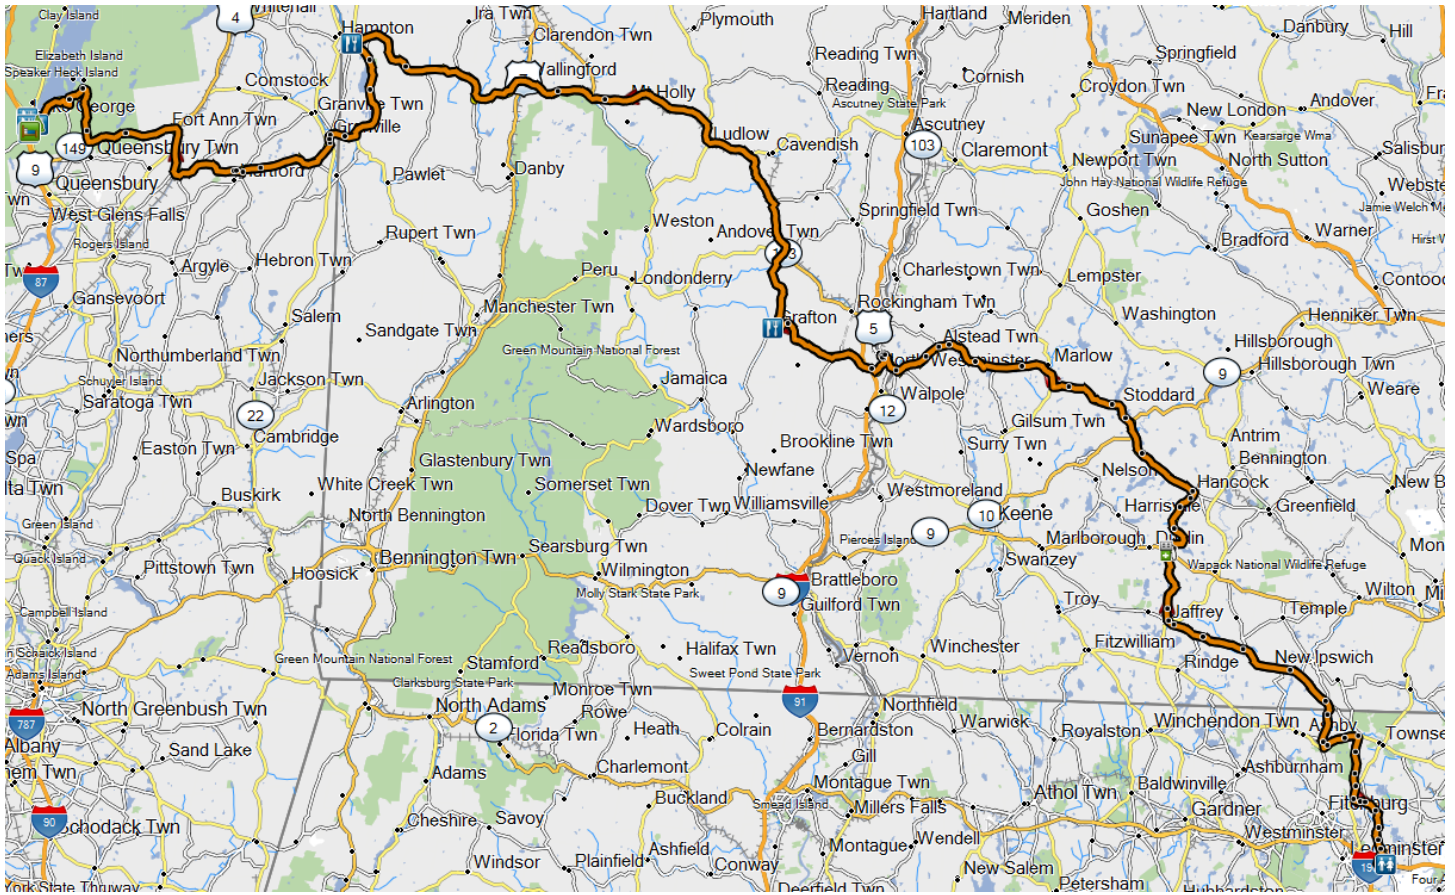

Leominster to Lake George Ride - 205 miles

Leominster to Lake George Ride - 205 miles

0.0 mi - Route 2 Rest Stop

0.0 mi - Get on Service Road and ride west

0.4 mi - Take exit 34 to the right onto Harvard St. towards Mechanic St.

0.5 mi - Turn right onto Harvard St

0.8 mi - Turn right onto Orchard Hill Park Dr

1.9 mi - Turn left onto Leominster Shirley Rd

2.0 mi - Keep right onto Lancaster Ave

6.4 mi - Turn left onto Route 2A (Massachusetts Ave)

20.1 mi - Enter NH

20.6 mi - Keep left onto Route 124 (Old Turnpike Rd)

35.3 mi - Turn right onto Route 137

41.9 mi - **STOP** - Citgo Route 101 (restrooms, snacks, and gas)

48.8 mi - Turn left onto Route 123 (Main St)

75.9 mi - Turn left to stay on Route 123

80.7 mi - Turn right onto Route 12 (Main St)

82.3 mi - Turn left onto the Arch Bridge and cross into Vermont

82.5 mi - Turn left onto Rockingham St (becomes VT Route 121)