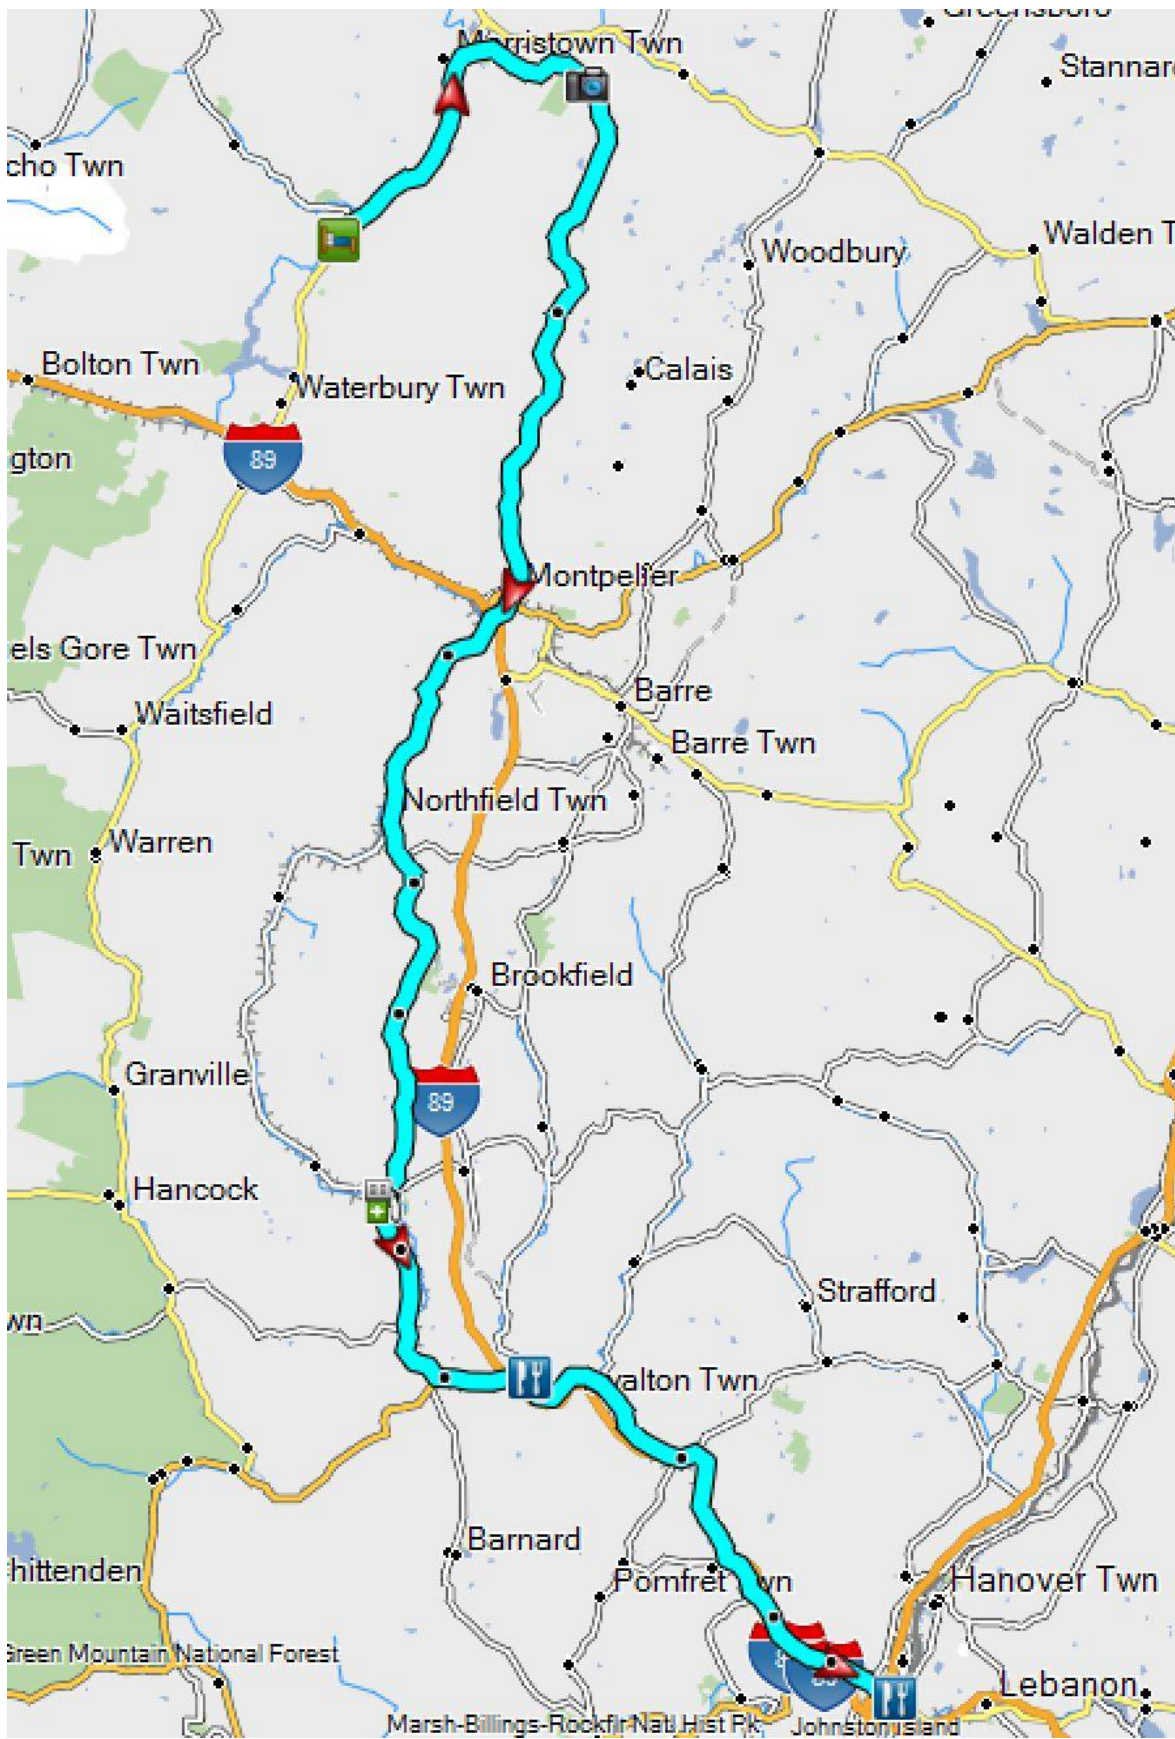

Stowe To White River Junction Ride – 96 miles

Stowe To White River Junction Ride – 96 miles

0.0 mi - Commodore's Inn

0.0 mi – Turn right out of driveway and ride Route 100 north

8.9 mi - Turn right onto Historic Vt-100

35.8 mi - Enter roundabout Roundabout

35.8 mi - Take the 1st right to stay on Route 12

41.7 mi - Turn left on Route 12

63.4 mi - **STOP** - Shell/Chester's Store (gas, restrooms)

68.5 mi - Keep left onto Pleasant St

70.5 mi - Keep left onto Church St

70.8 mi - Turn right onto Main St (becomes Route 107)

71.1 mi - Keep left to stay on Route 107 (Main St S)

74.6 mi - Turn right onto Route 14

94.6 mi - Turn right onto Va Cutoff Rd

94.8 mi - Turn left onto Mill Rd

96.1 mi - Turn right onto S Main St

96.2 mi - **STOP** – Tuckerbox (Lunch)